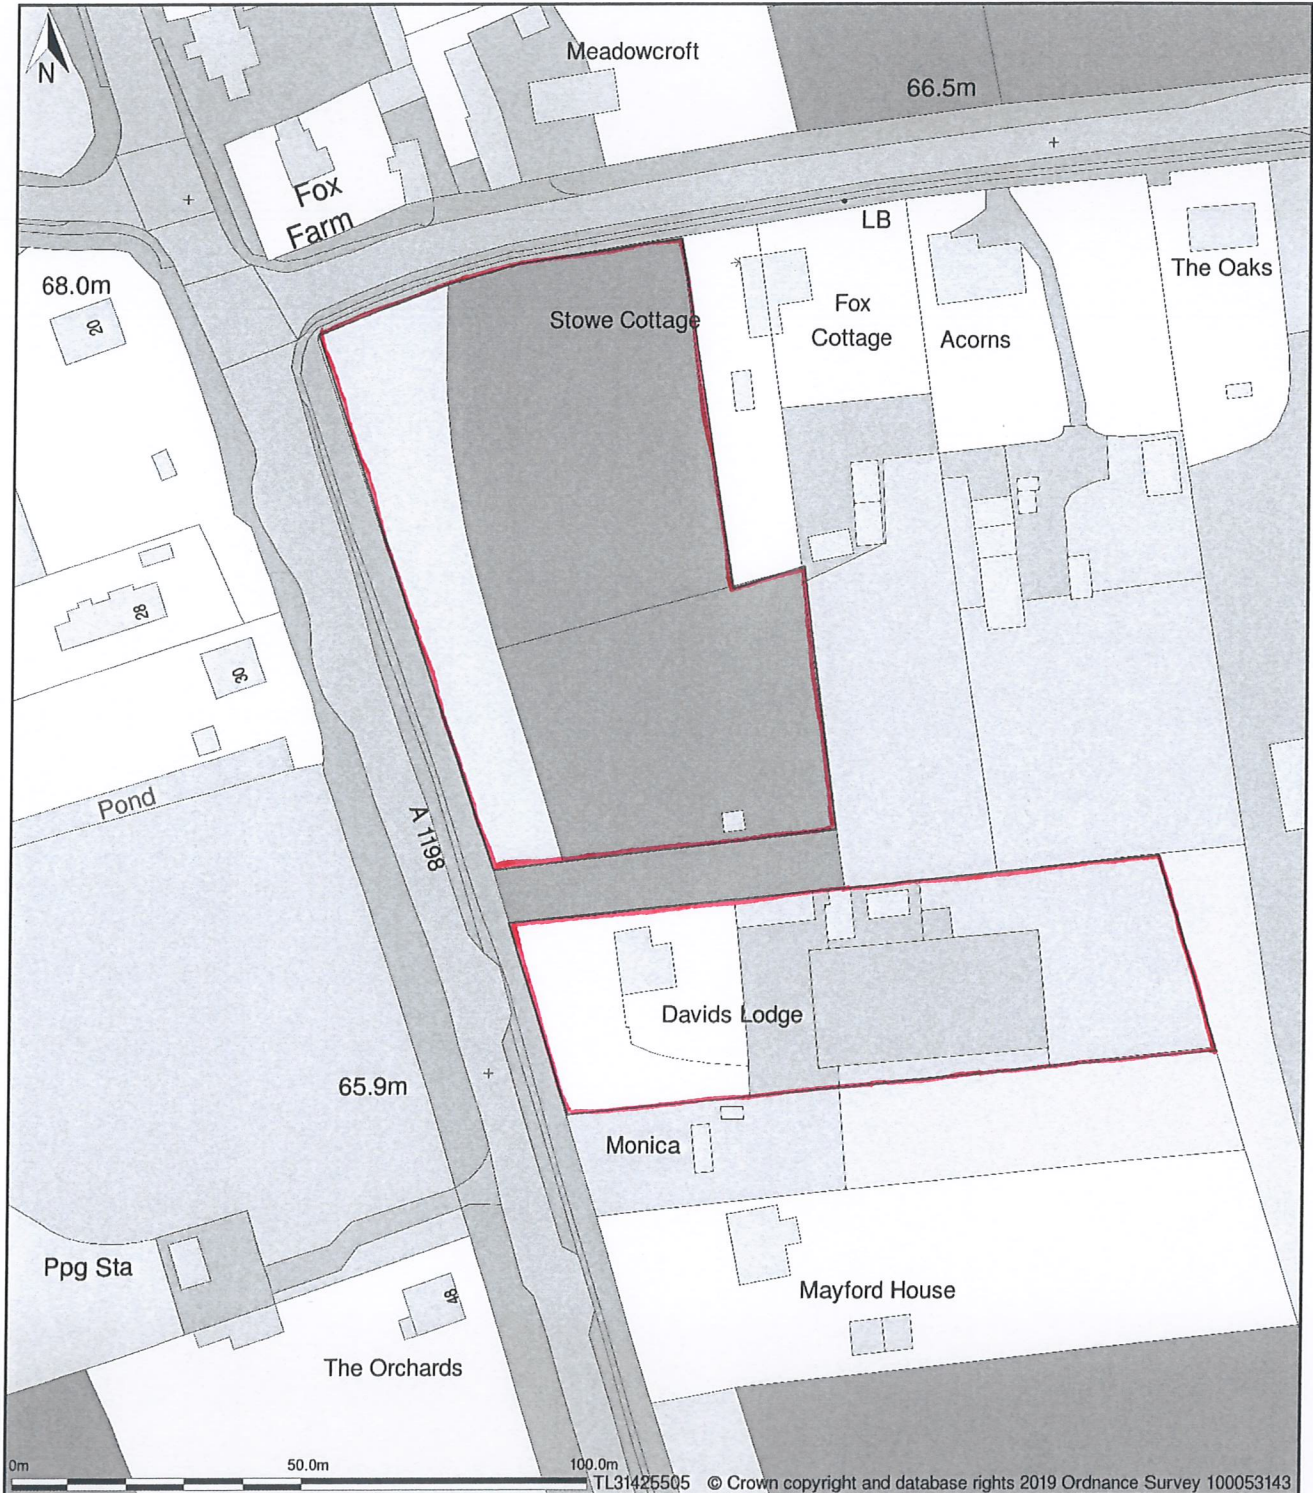

Dauids Lodge, Old North Road, Bourn, Cambridgeshire, CB23 2TZ

Plan shows area bounded by: 531313.35, 254921.5 531537.78, 255179.88 (at a scale of 1:1250), OSGridRef: TL31425505. The representation of a road, track or path is no evidence of a right of way. The representation of features as lines is no evidence of a property boundary.

Produced on 21st Mar 2019 from the Ordnance Survey National Geographic Database and incorporating surveyed revision available at this date. Reproduction in whole or part is prohibited without the prior permission of Ordnance Survey. © Crown copyright 2019. Supplied by mapsolve.co.uk a licensed Ordnance Survey partner (100053143). Unique plan reference: #00405093-D7B62E