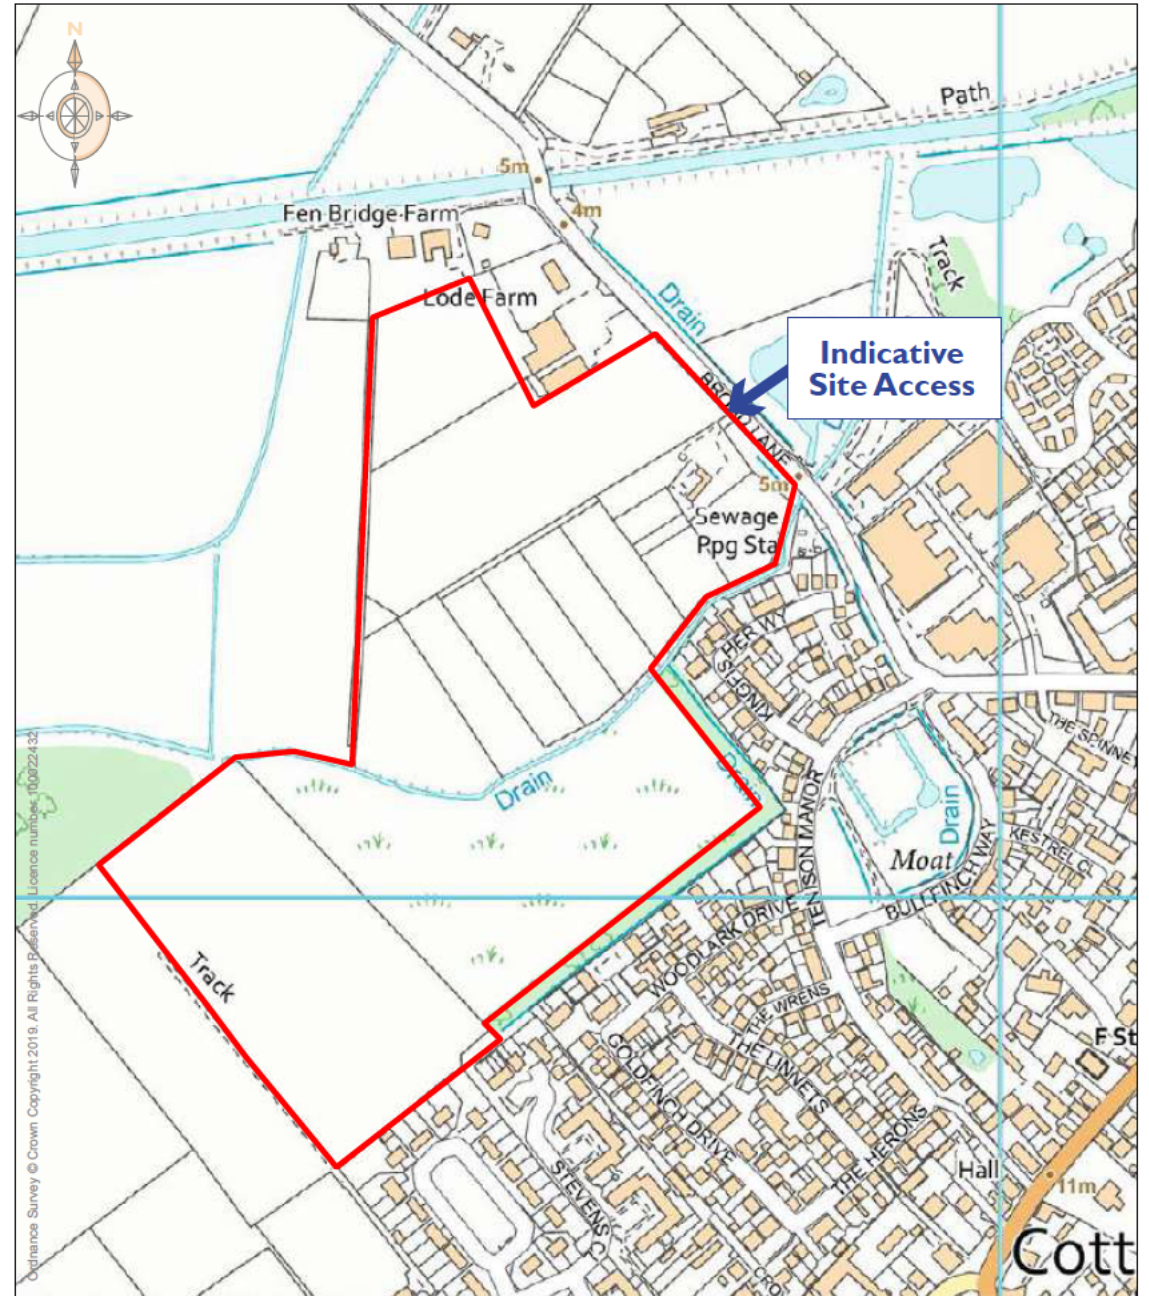

The site in context

The site in detail

Project Land to the North East of Cottenham  
 Title Site Plan  
 Client Southern & Regional Developments

Drawing Number  
 04120-4  
 REV  
 01

Status FINAL	Drawn By JC / AK	PM/Checked by TR	Approved Approved
Job Ref 04120	Scale @ A4 (Detail) 1:5000	Date Created 14/02/2020	