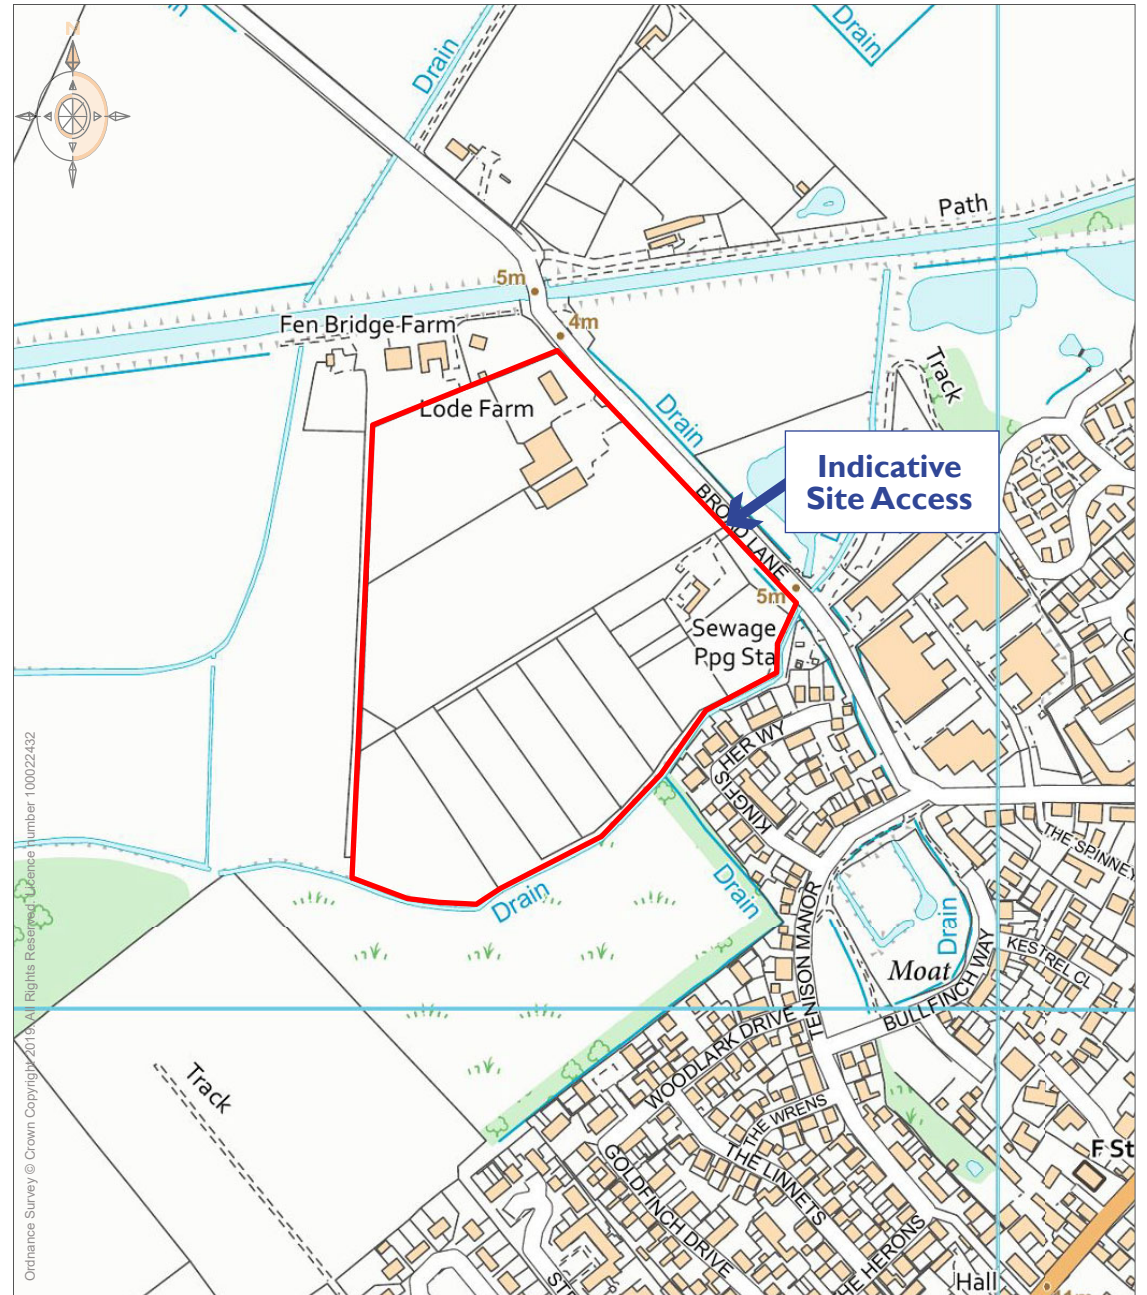

The site in context

The site in detail

Project Cottenham, Cambridgeshire
 Title Site Plan
 Client Southern & Regional Developments

Drawing Number
 04120-1.2
 REV
 01

Status FINAL
 Drawn By JC
 PM/Checked by TR
 Approved Approved
 Job Ref 04120
 Scale @ A4 (Detail) 1:5000
 Date Created 20/03/2019