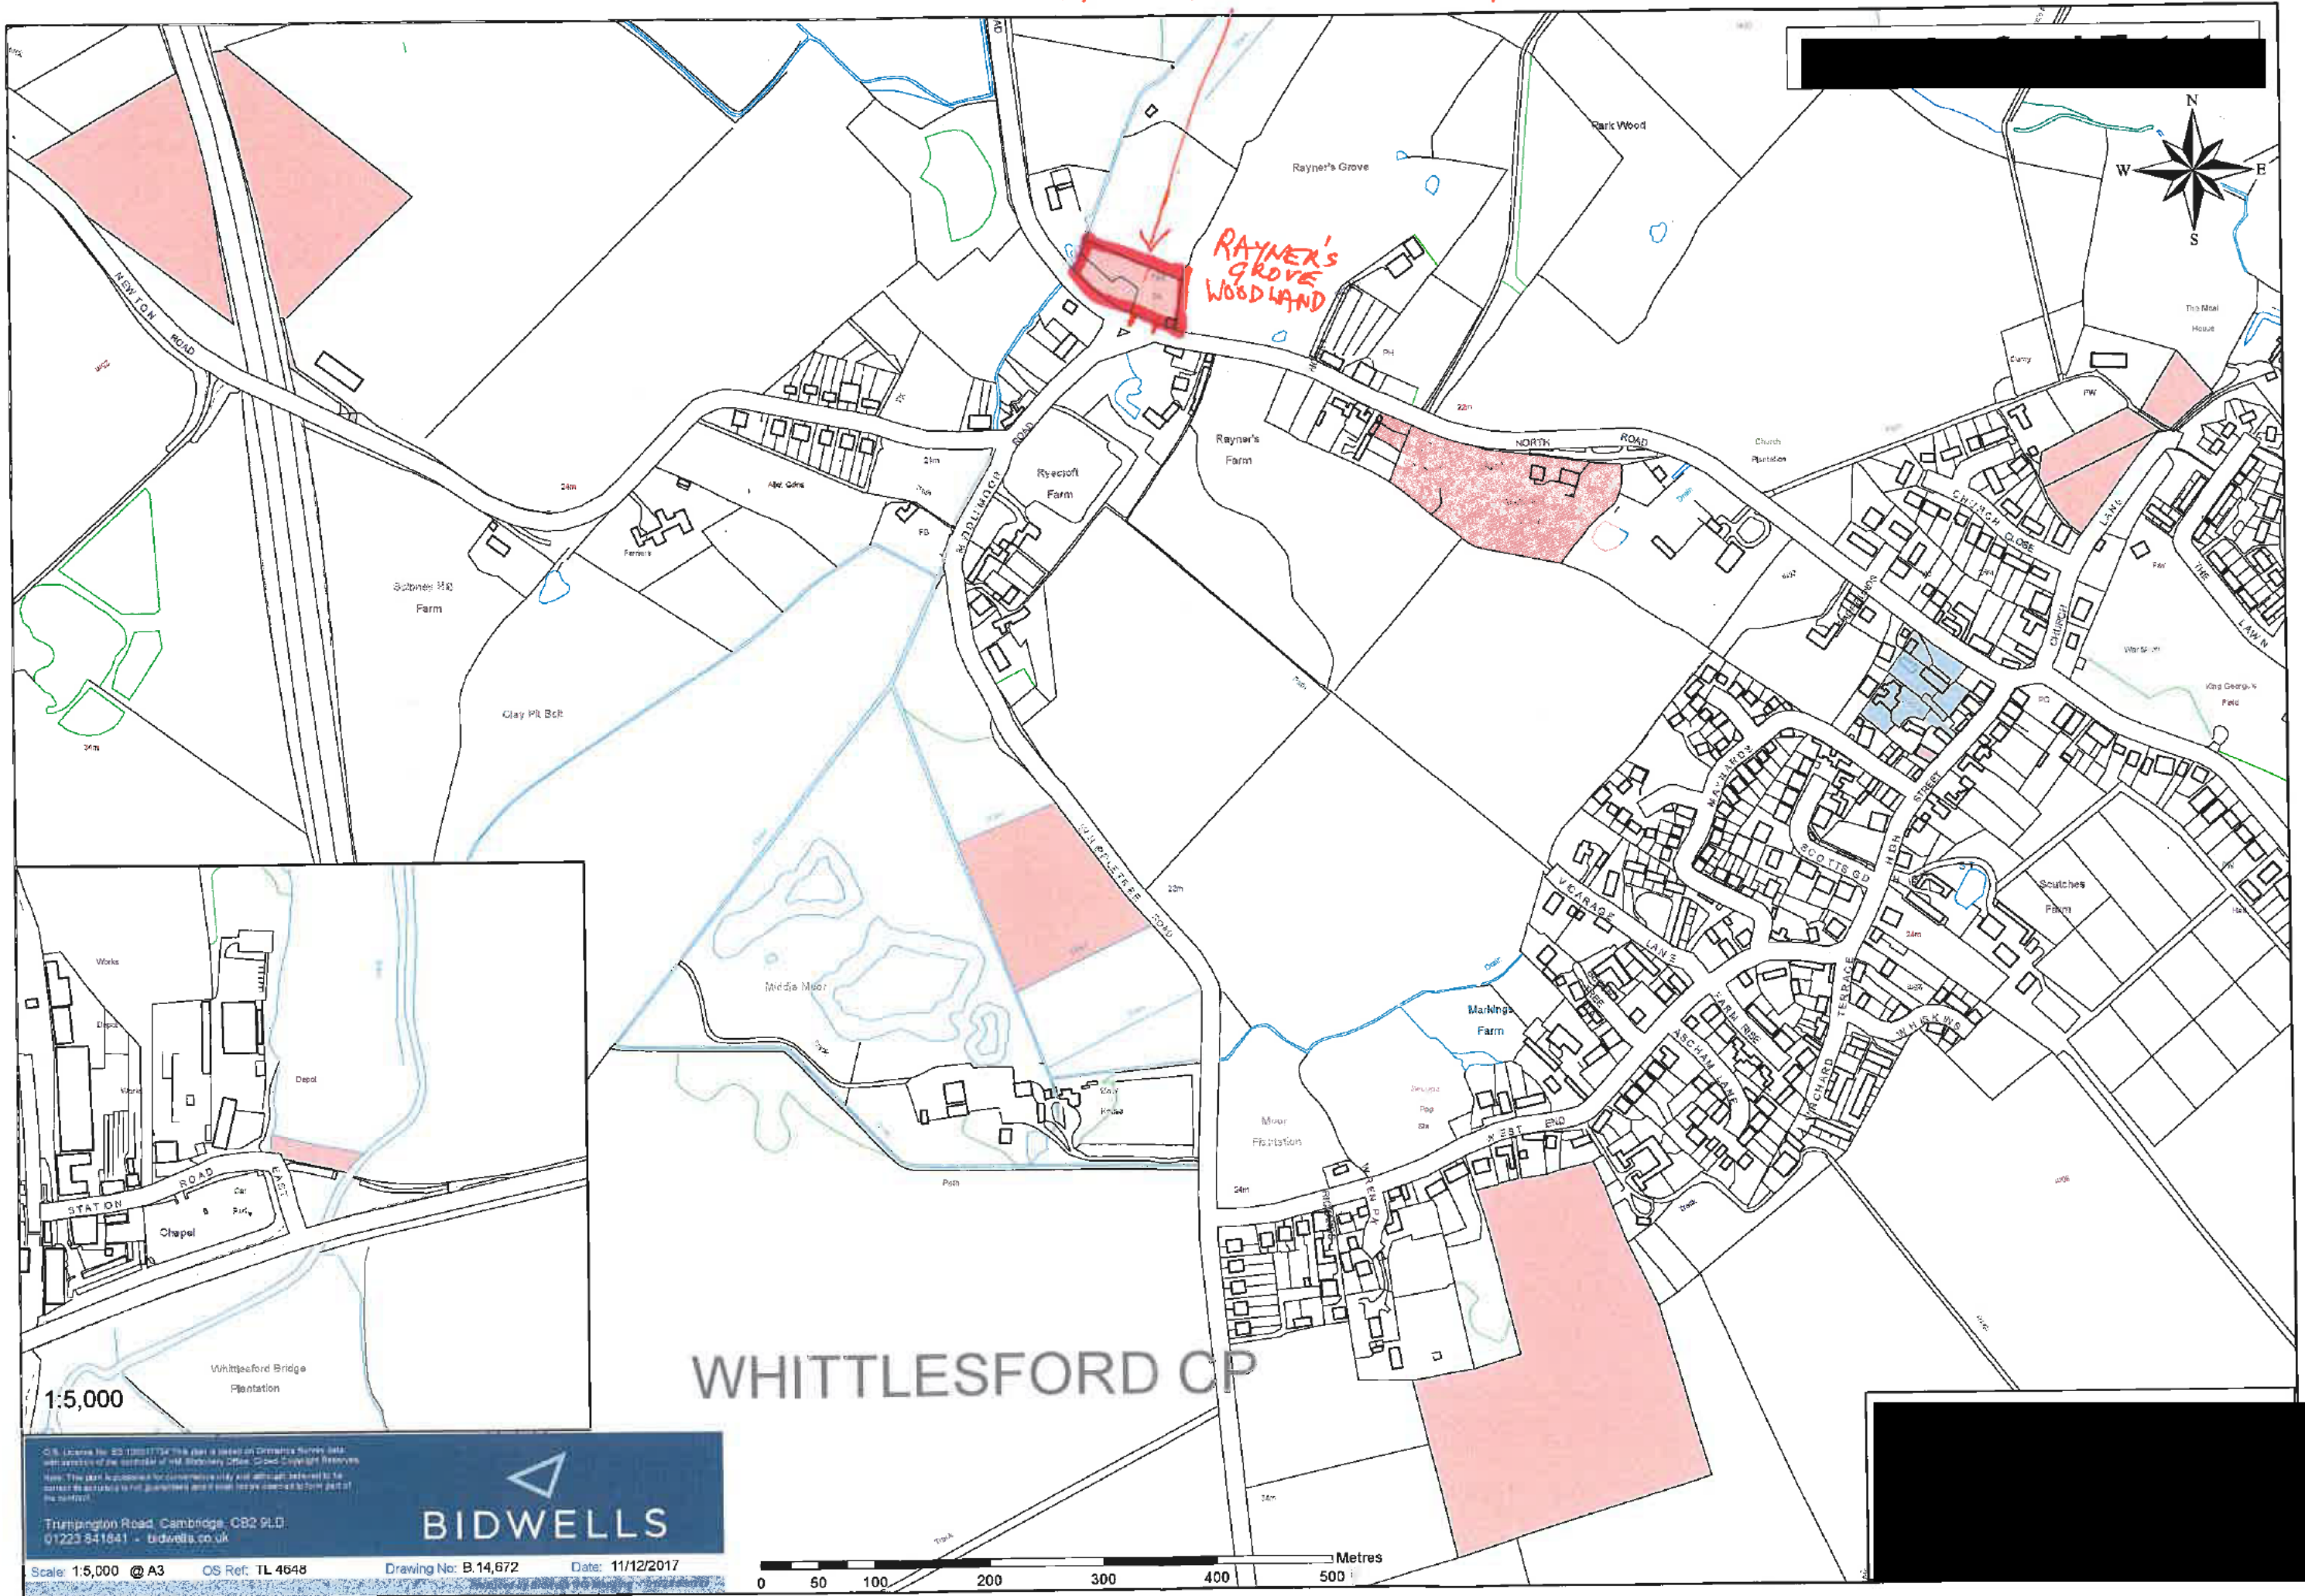

AREA TO HAVE BUILDINGS

© Crown Copyright and Ordnance Survey. All rights reserved.  
 This map is for general information only and should not be used for any other purpose.  
 The Ordnance Survey name is used under licence from the Ordnance Survey.

Trumpington Road, Cambridge, CB2 9LJ  
 01223 841841 - bidwells.co.uk

Scale: 1:5,000 @ A3 OS Ref: TL 4648 Drawing No: B.14,672 Date: 11/12/2017