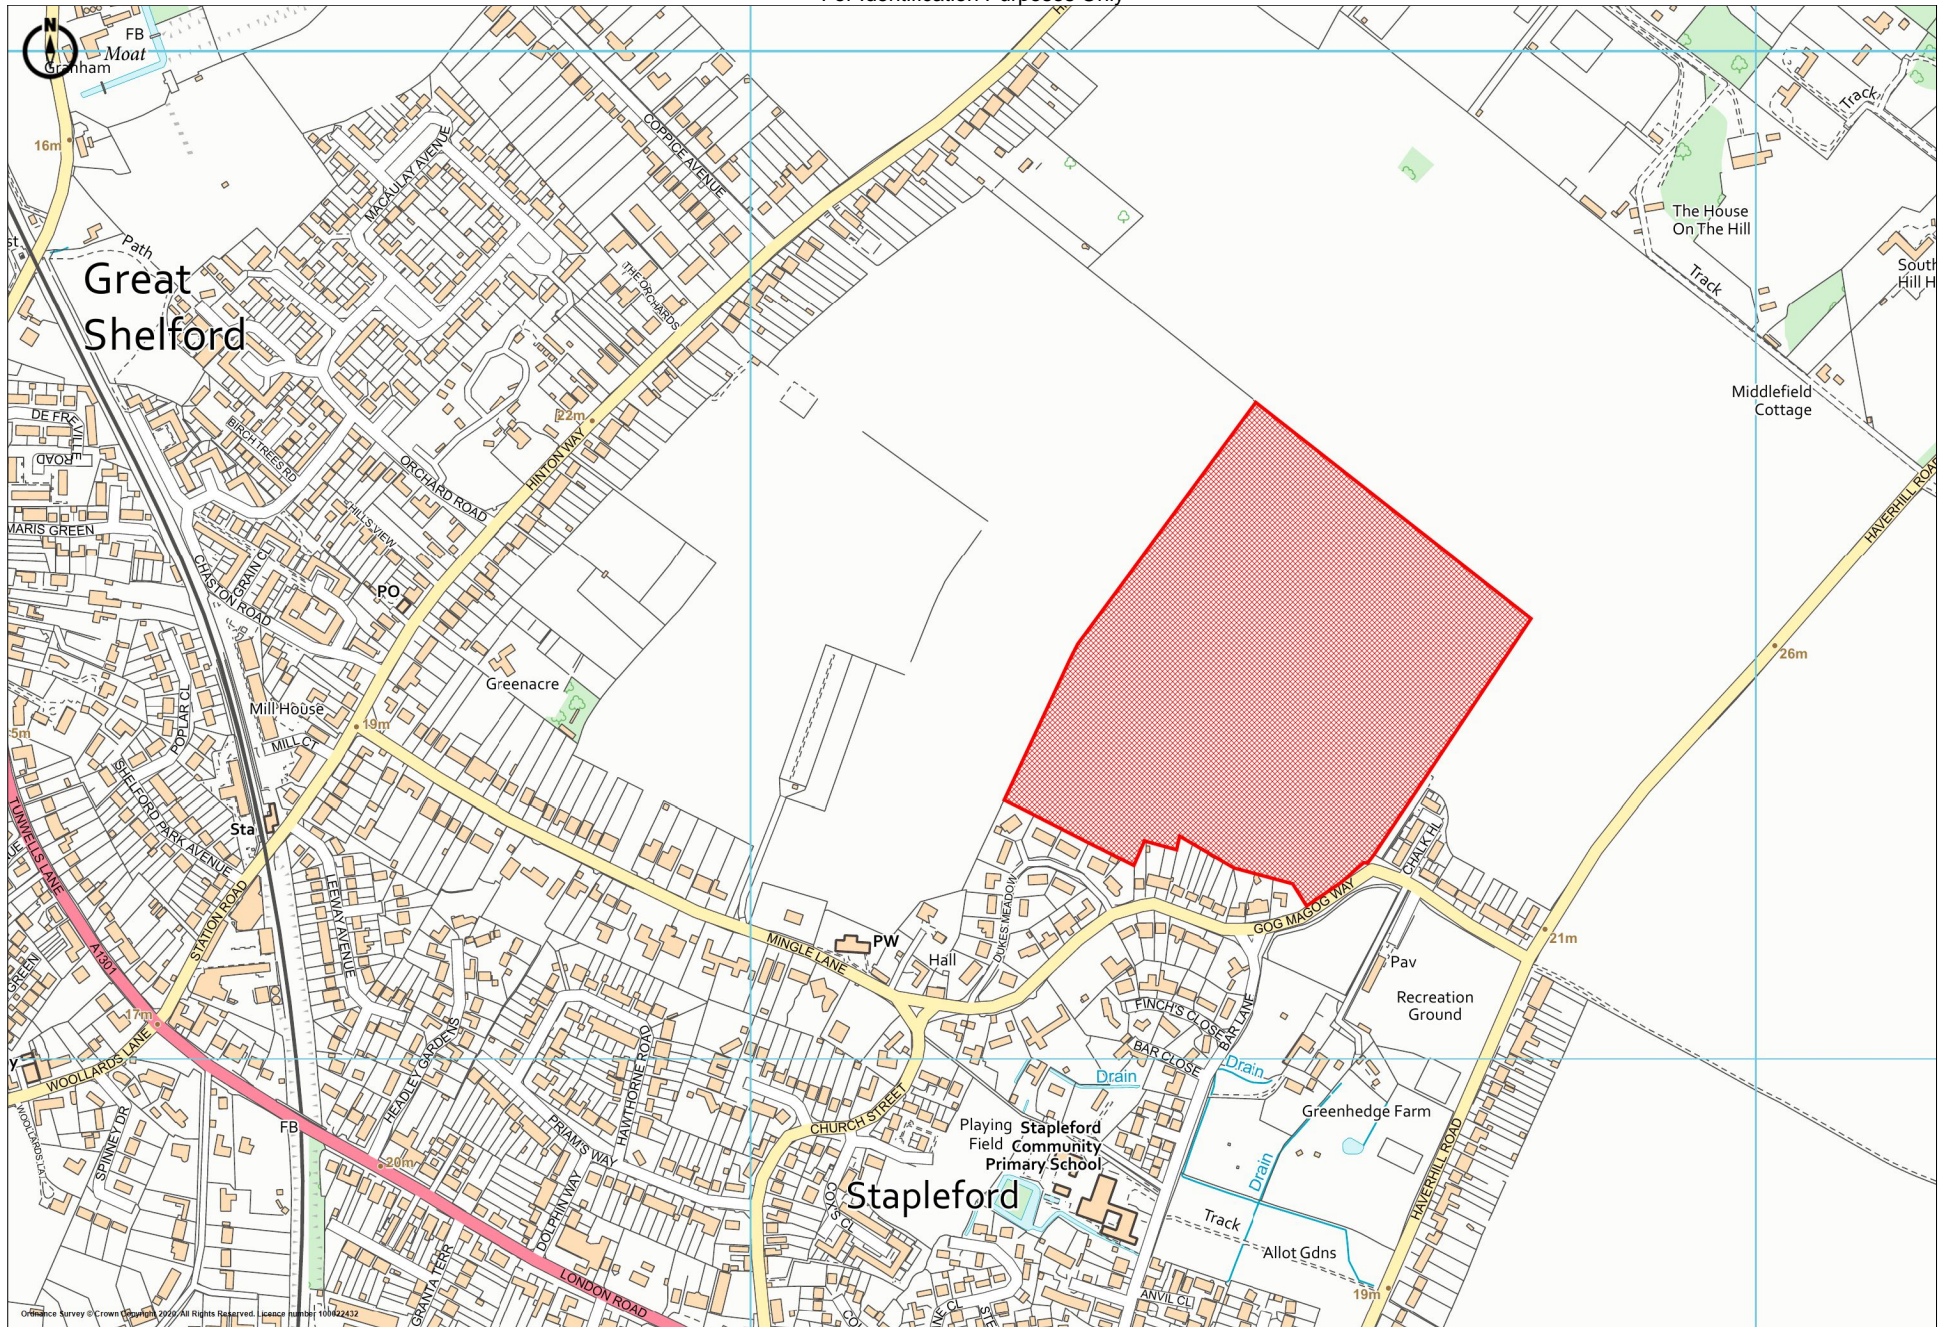

Land north of Gog Magog Way, Stapleford, Cambridge
For Identification Purposes Only