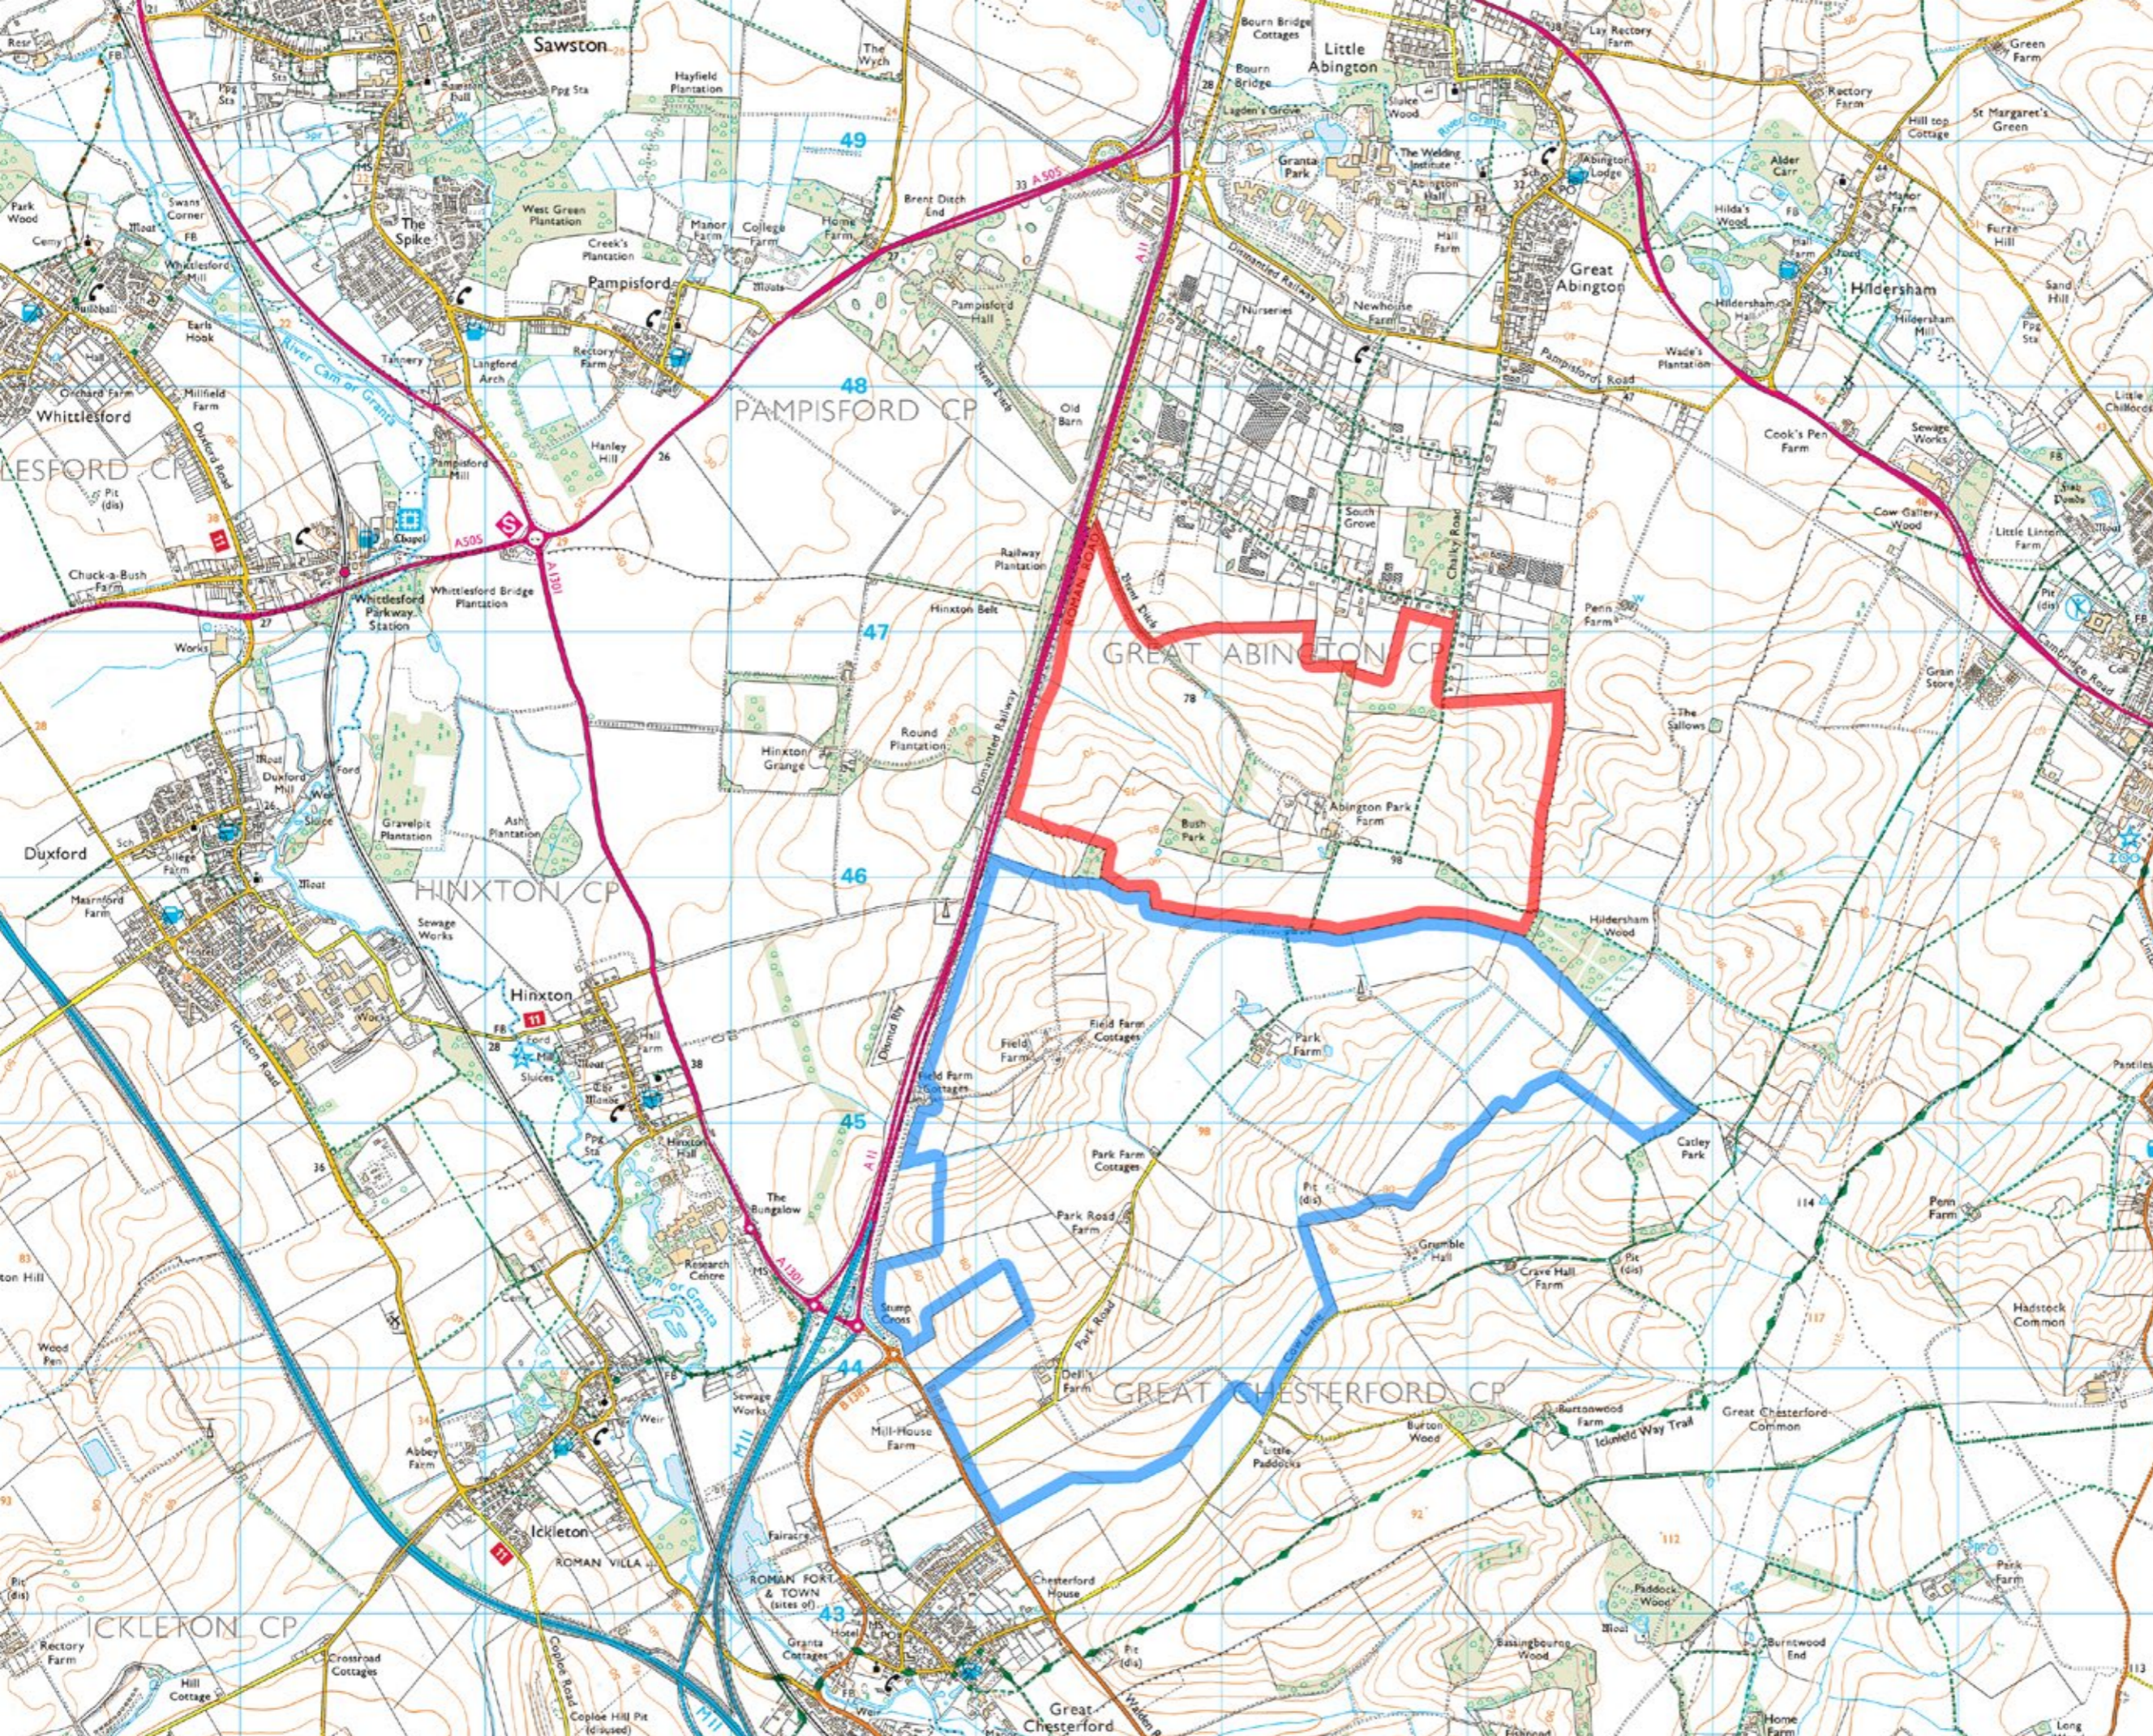

KEY:

-  Abington Park Farm land
-  North Uttlesford Garden Community land

LOCATION MAP

Abington Park Farm
Abington
South Cambridgeshire

NC15.196-lva scoping01 15/03/2019

FIGURE 1.