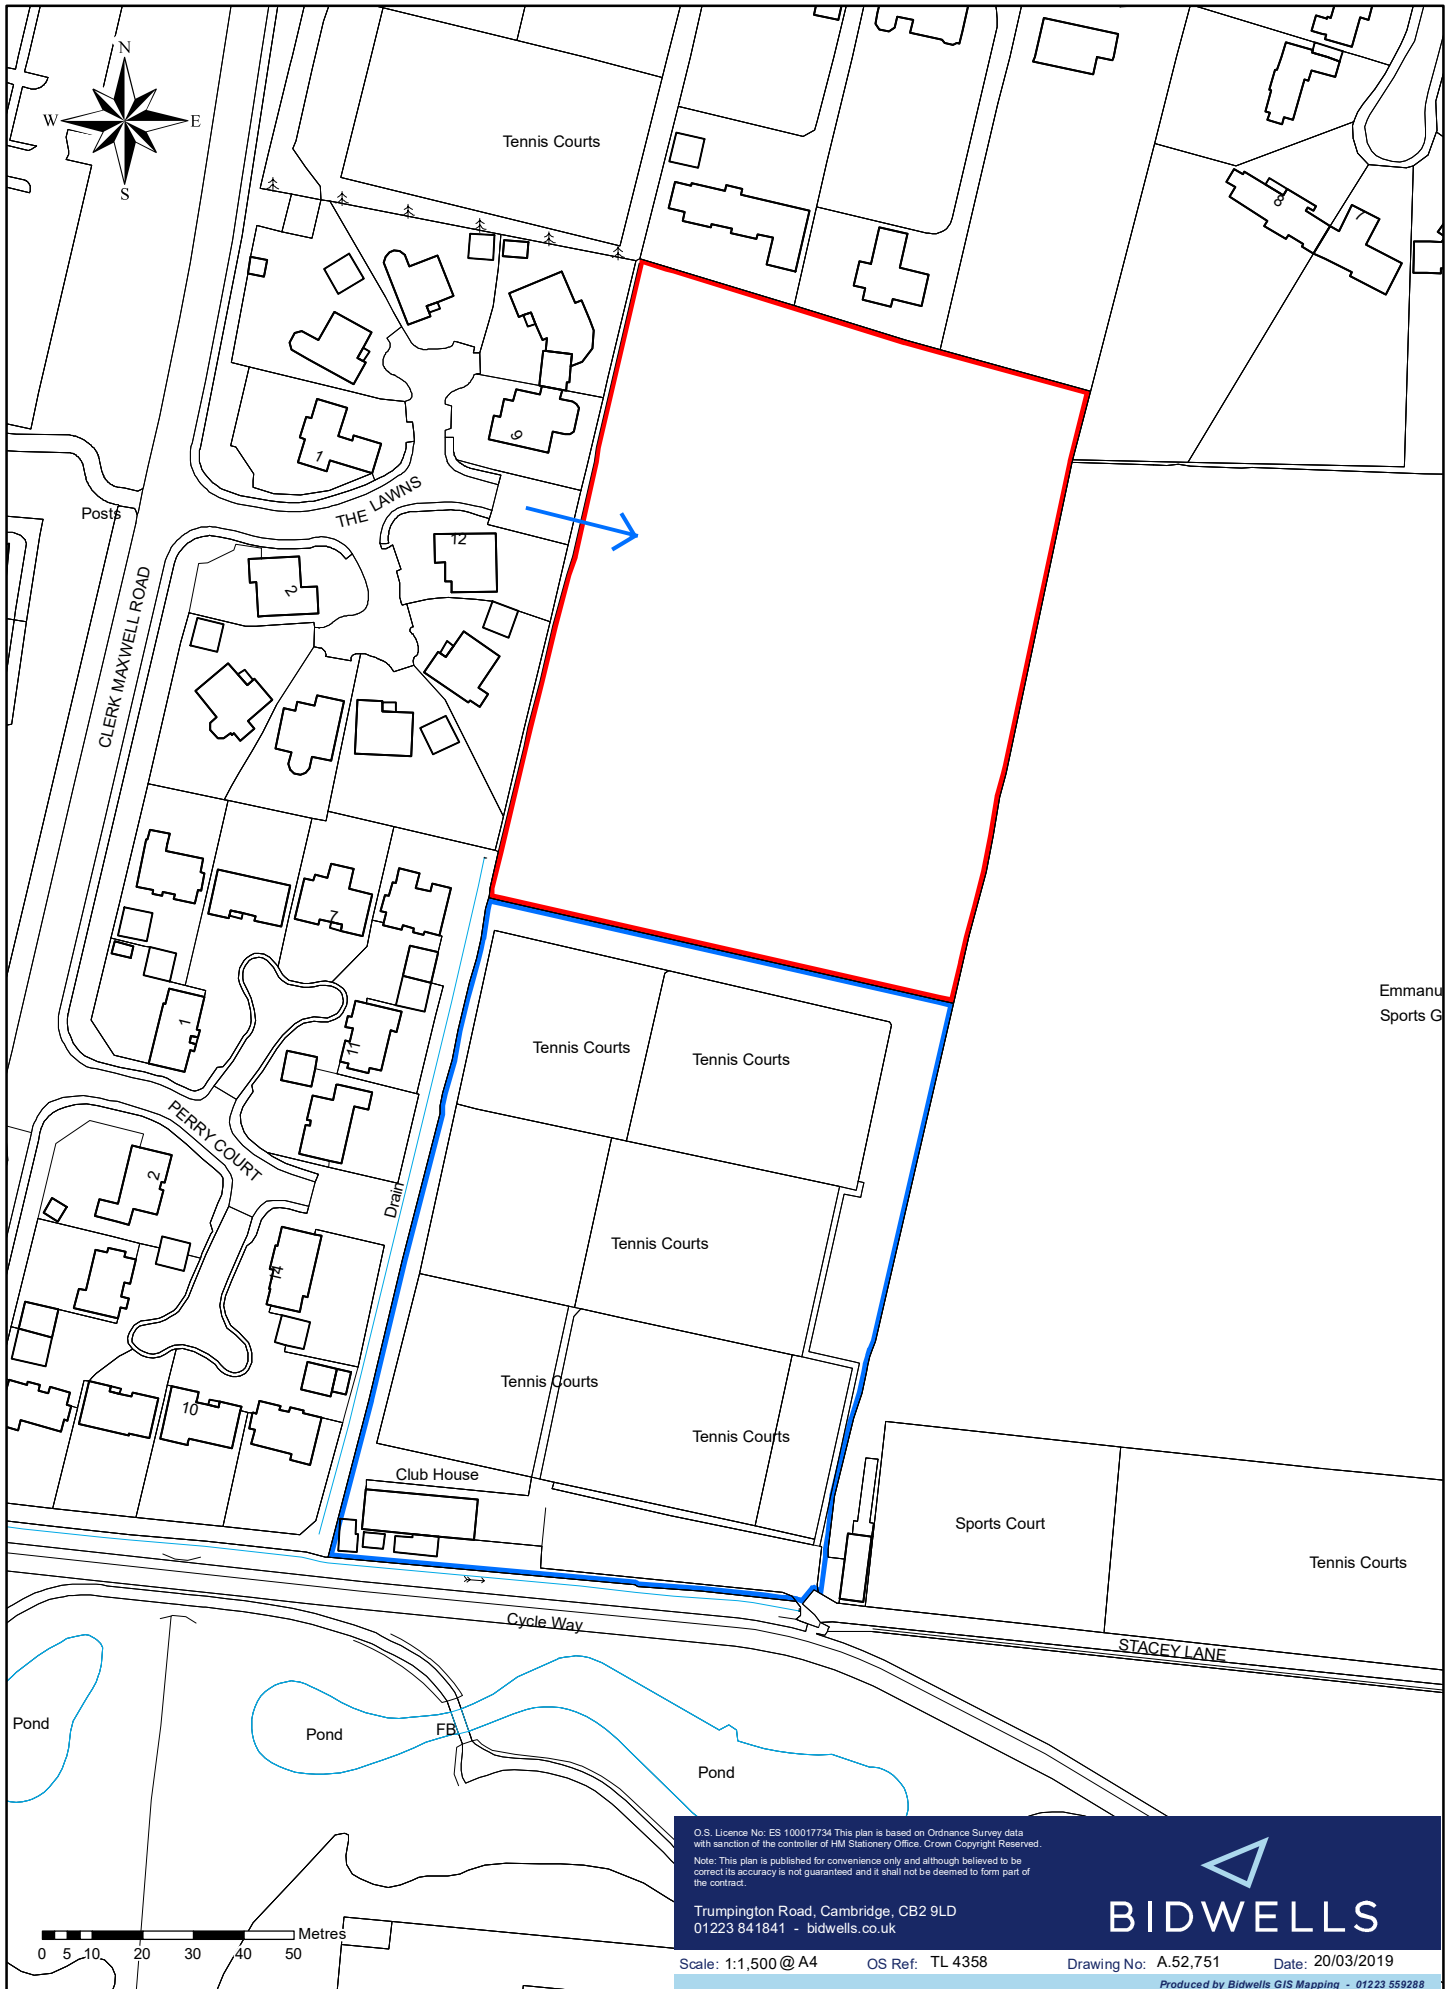

The Lawns, Wilberforce Road, Cambridge

Trumpington Road, Cambridge, CB2 9LD
01223 841841 - bidwells.co.uk

BIDWELLS

Scale: 1:1,500 @ A4

OS Ref: TL 4358

Drawing No: A.52,751

Date: 20/03/2019

Produced by Bidwells GIS Mapping - 01223 559288