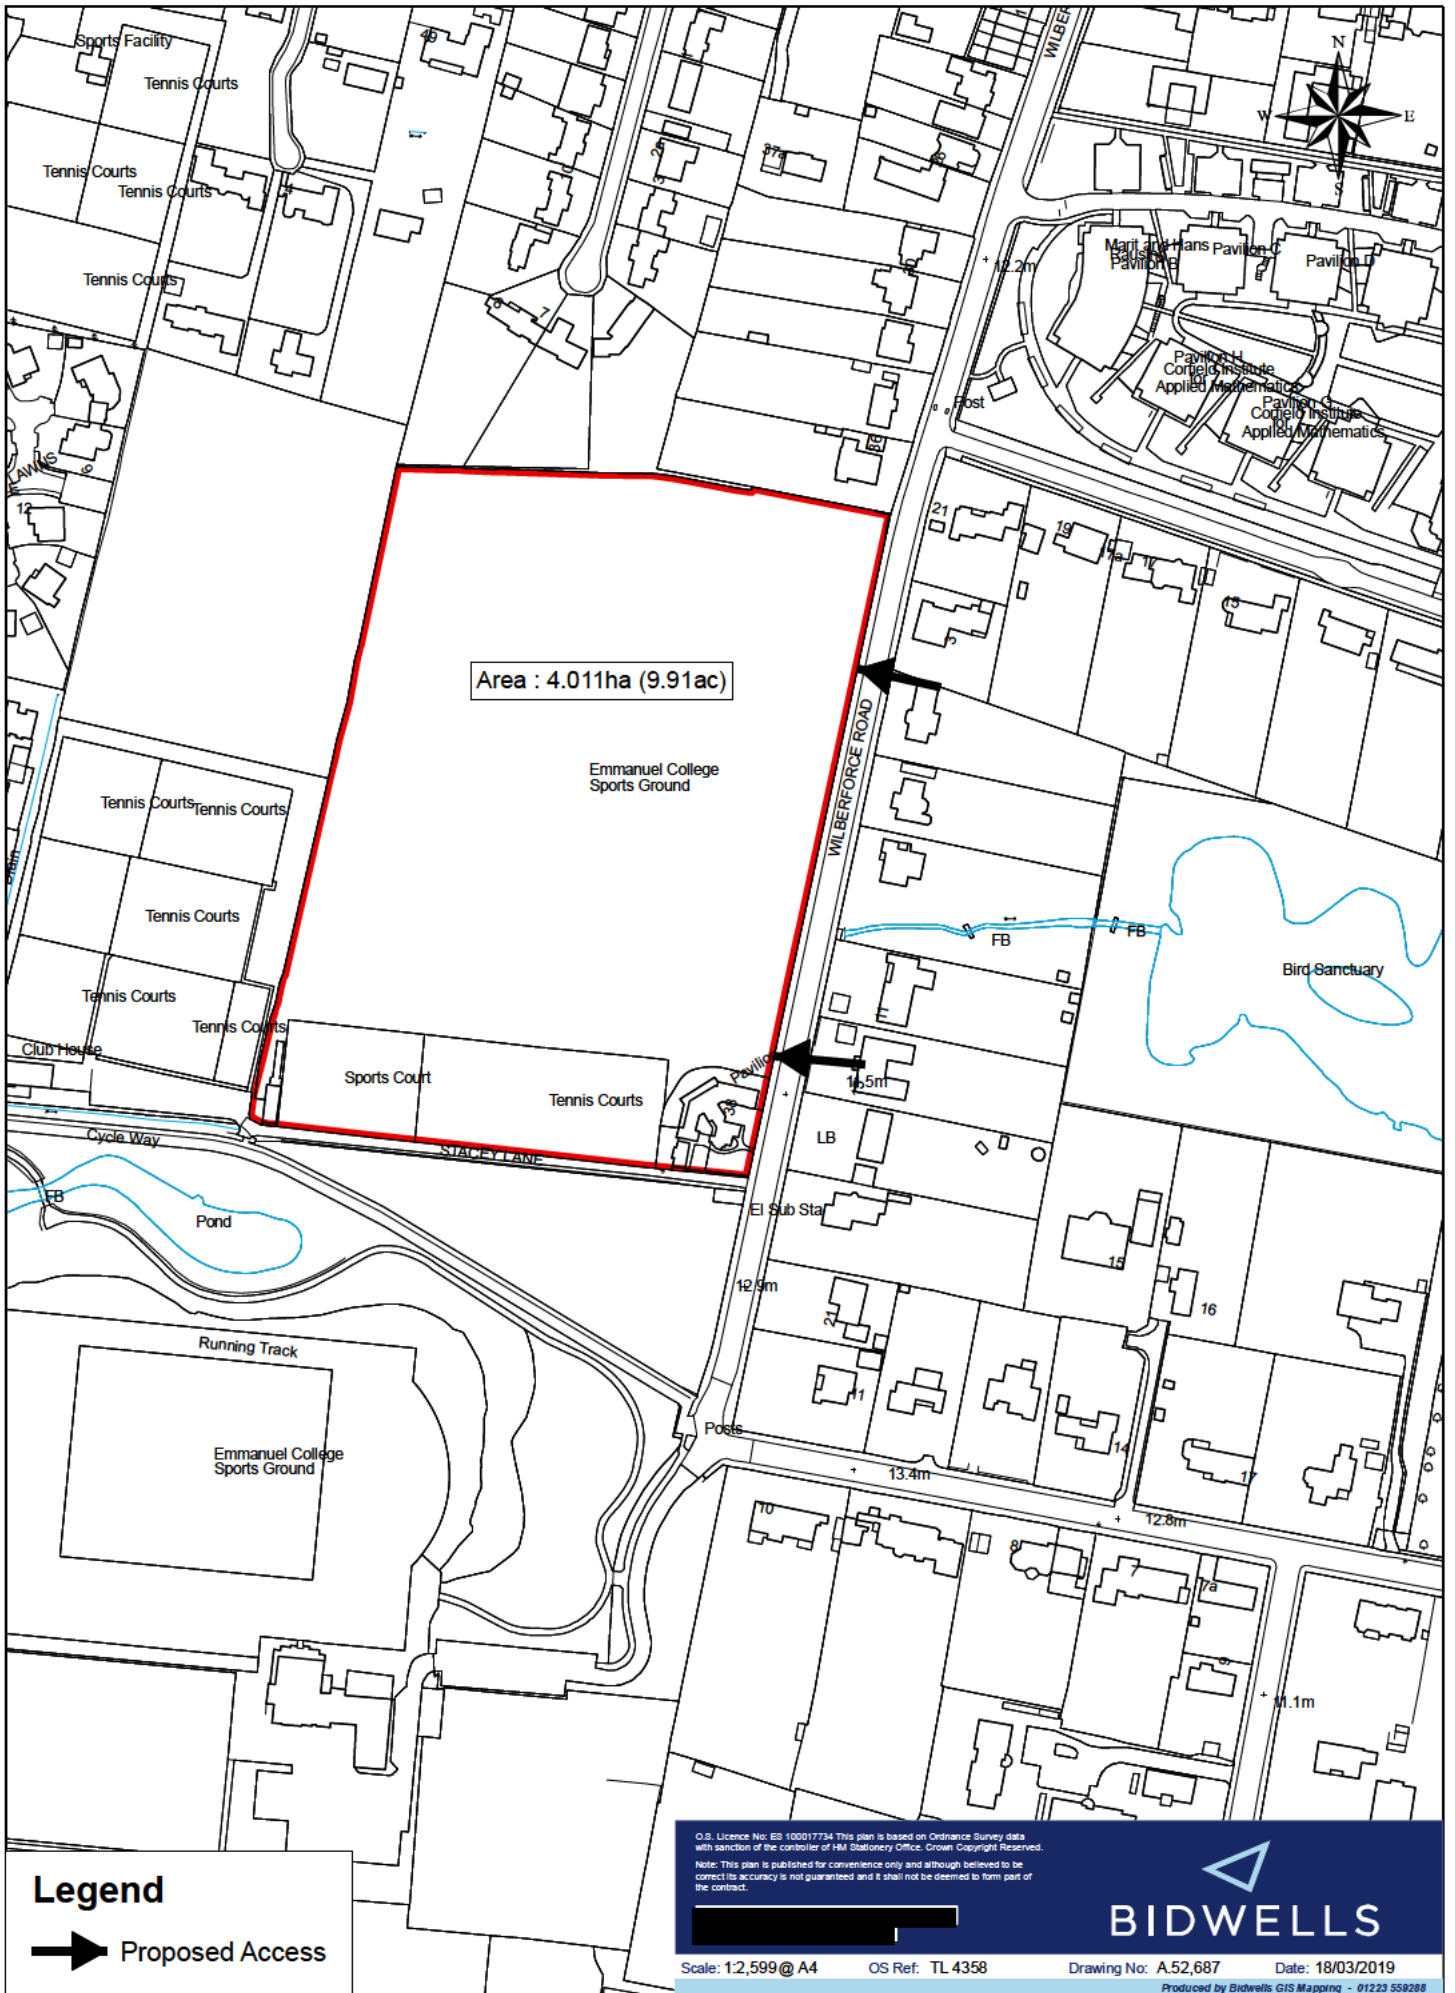

Land at Wilberforce Road, Cambridge